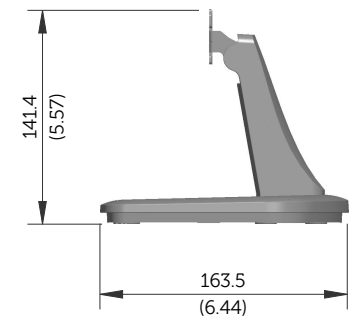

# E1913S Outline Dimensions

Norminal Dimensions  
Unit:mm(inch)

Back view of Monitor without stand

# E1913 Outline Dimensions

Nominal Dimensions  
Unit: mm (inch)

Back view of Monitor without stand

# E2213 Outline Dimensions

Nominal Dimensions  
Unit: mm (inch)

Back view of Monitor without stand